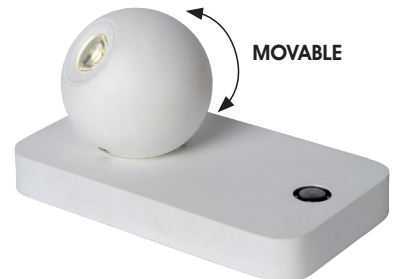

Table lamp **LED HOLE**
17576/06/12

- 1 x 6W/CITIZEN LED/3000K/475lm
- H: 20cm/W: 6,5cm/L: 14cm
- Brushed aluminum
- Aluminium

17576/06/31

- 1 x 6W/CITIZEN LED/3000K/475lm
- H: 20cm/W: 6,5cm/L: 14cm
- White
- Aluminium

Table lamp **XIO**
17594/05/30

- 6x1W/SAMSUNG LED/3000K/535lm/incl.
- H: 10cm/W: 10cm/L: 10cm
- Black
- Metal

17594/05/31

- 6x1W/SAMSUNG LED/3000K/535lm/incl.
- H: 10cm/W: 10cm/L: 10cm
- White
- Metal

Table lamp **OBY**
31594/05/30

- 1x5 W/CREE LED/4000K/485lm/incl.
- H: 8cm/W: 9cm/L: 16cm
- Black
- Steel

31594/05/31

- 1x5 W/CREE LED/4000K/485lm/incl.
- H: 8cm/W: 9cm/L: 16cm
- White
- Steel

3 STEPS DIMMER