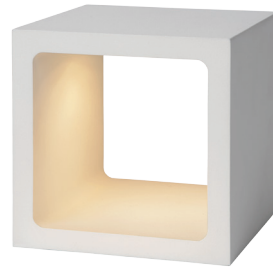

Table lamp **LED HOLE**
17576/06/12

- 1 x 6W/CITIZEN LED/3000K/475lm
- H: 20cm/W: 6,5cm/L: 14cm
- Brushed aluminum
- Aluminium

17576/06/31

- 1 x 6W/CITIZEN LED/3000K/475lm
- H: 20cm/W: 6,5cm/L: 14cm
- White
- Aluminium

Table lamp **XIO**
17594/05/30

- 6x1W/SAMSUNG LED/3000K/535lm/incl.
- H: 10cm/W: 10cm/L: 10cm
- Black
- Metal

17594/05/31

- 6x1W/SAMSUNG LED/3000K/535lm/incl.
- H: 10cm/W: 10cm/L: 10cm
- White
- Metal

Table lamp **OBY**
31594/05/30

- 1x5 W/CREE LED/4000K/485lm/incl.
- H: 8cm/W: 9cm/L: 16cm
- Black
- Steel

31594/05/31

- 1x5 W/CREE LED/4000K/485lm/incl.
- H: 8cm/W: 9cm/L: 16cm
- White
- Steel

3 STEPS DIMMER